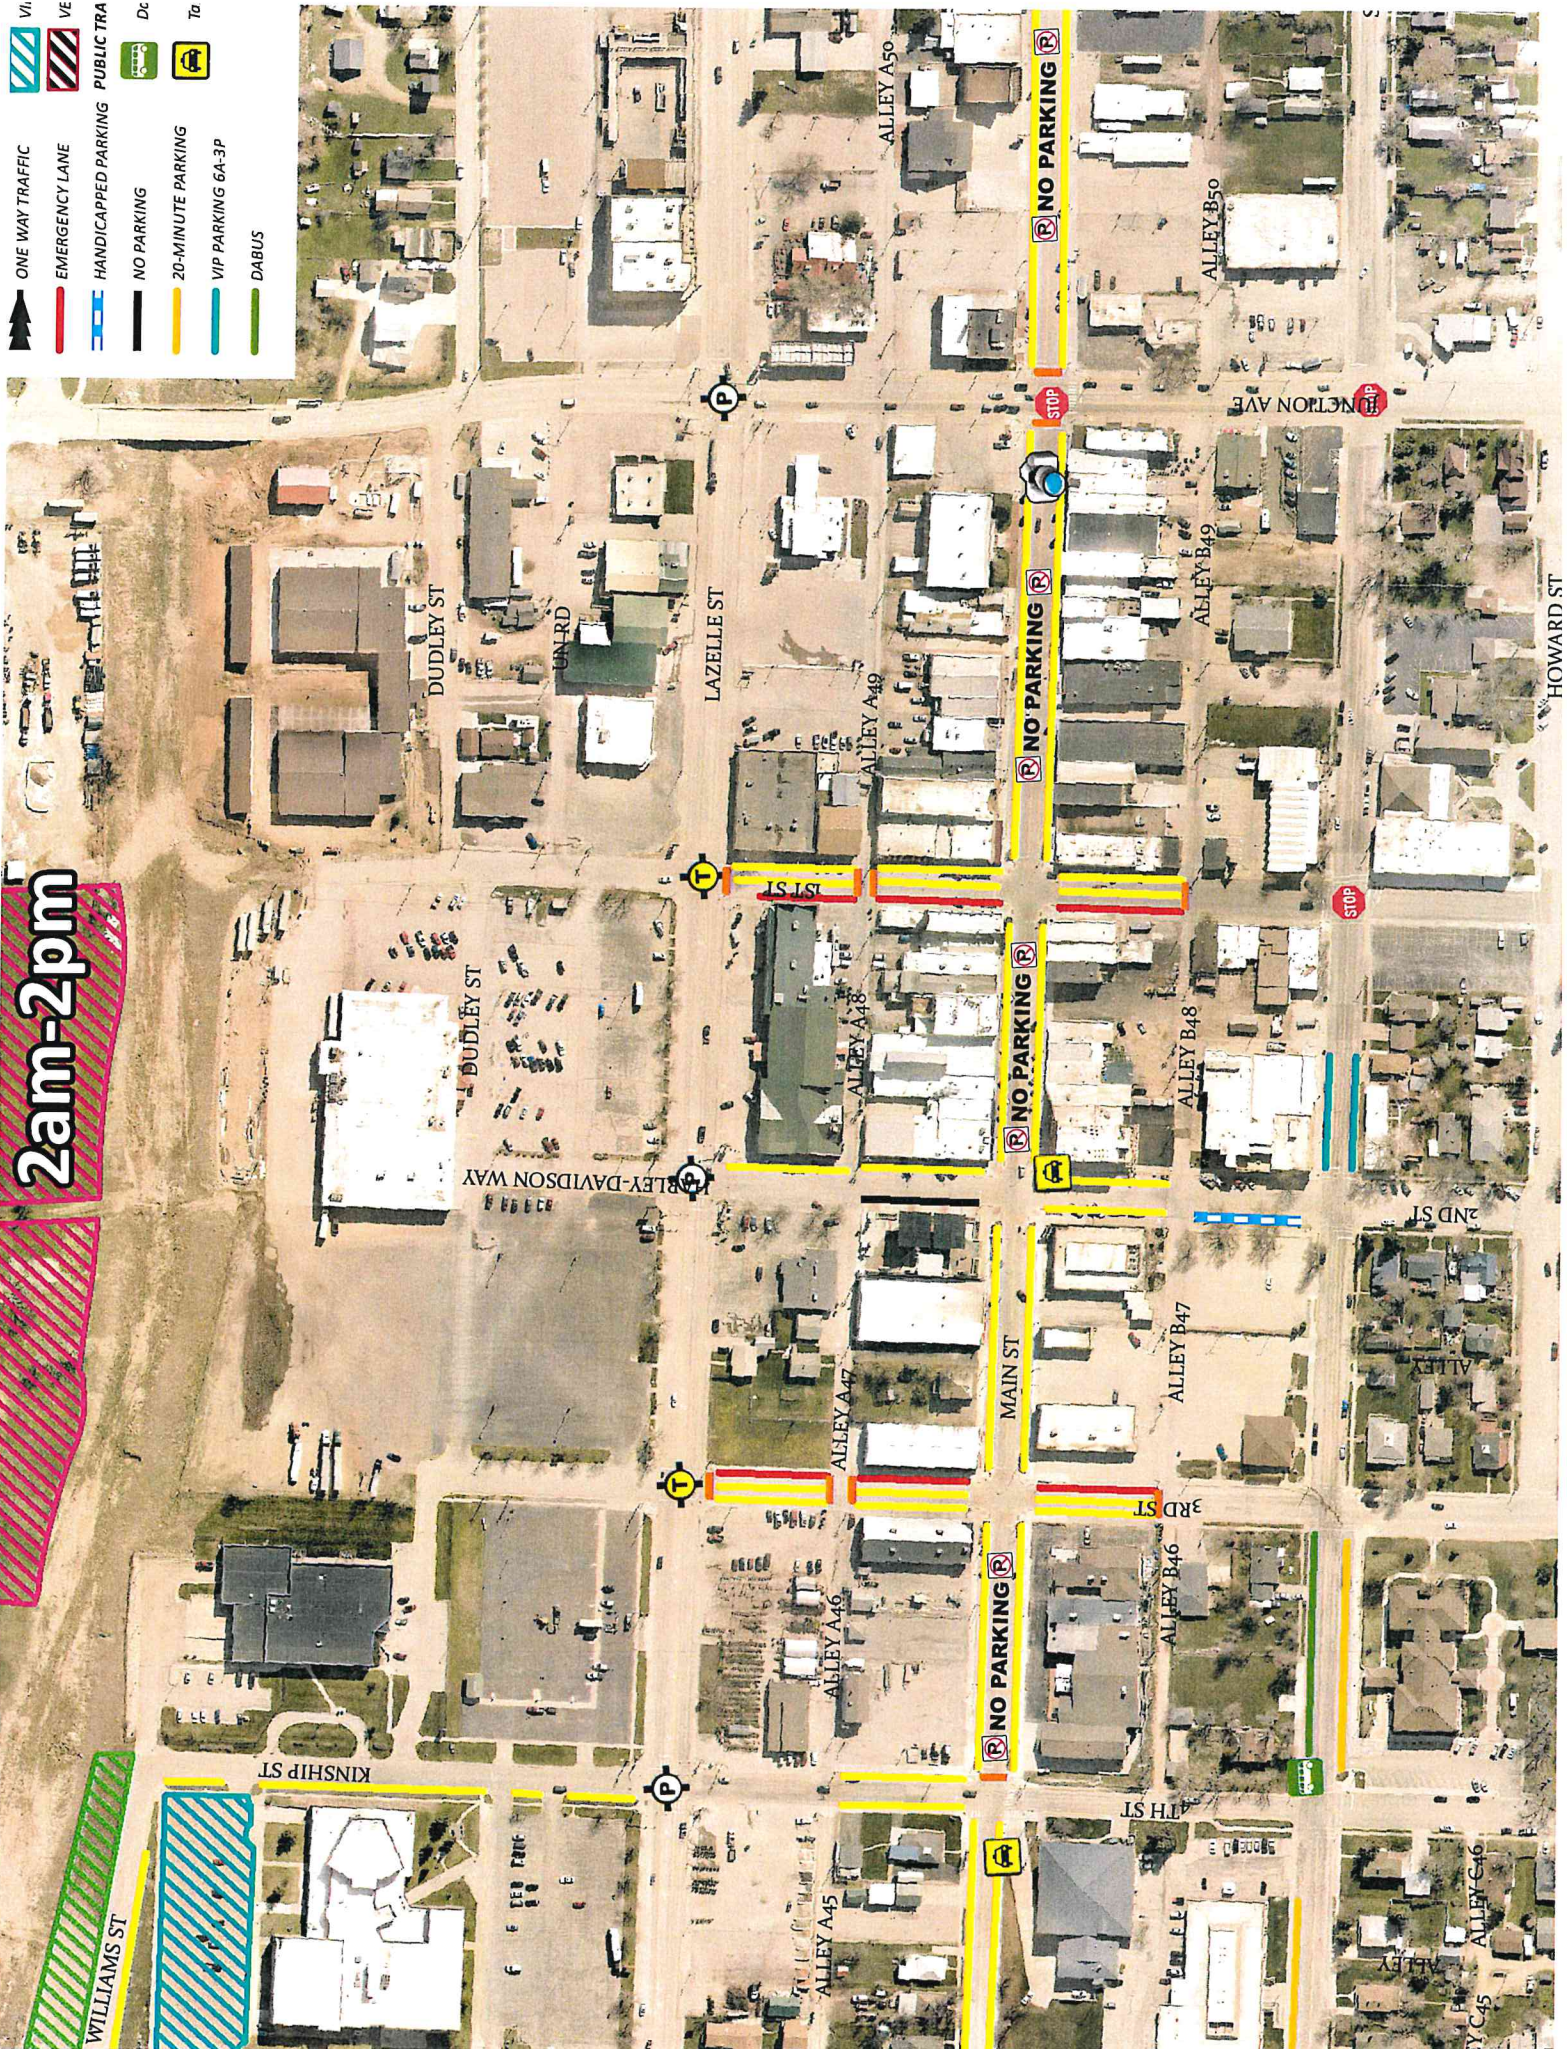

-  VI
-  VE
-  PUBLIC TRA
-  Dc
-  Ta
-  ONE WAY TRAFFIC
-  EMERGENCY LANE
-  HANDICAPPED PARKING
-  NO PARKING
-  20-MINUTE PARKING
-  VIP PARKING 6A-3P
-  DABUS

2am-2pm

HOWARD ST

ALLEY C45 ALLEY C46

ALLEY B47

ALLEY B48

ALLEY B49

ALLEY B50

ALLEY A50

ALLEY A49

ALLEY A48

ALLEY A47

ALLEY A46

ALLEY A45

ALLEY A44

ALLEY A43

ALLEY A42

ALLEY A41

ALLEY A40

ALLEY A39

ALLEY A38

ALLEY A37

ALLEY A36

ALLEY A35

ALLEY A34

ALLEY A33

ALLEY A32